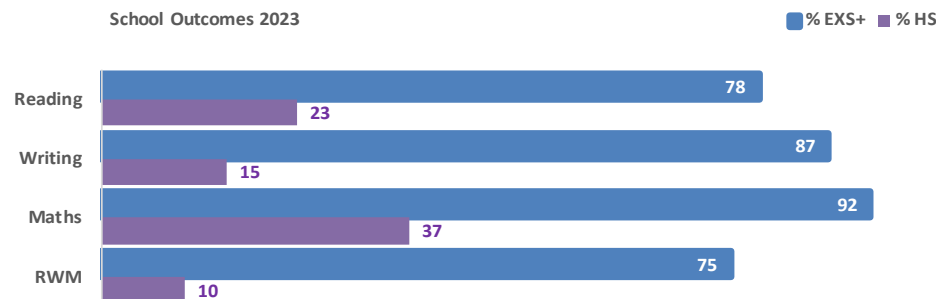

Context	Average Scaled Score			Average Progress		
	Reading	Maths	GPS	Reading	Writing	Maths
School	106	109	109	-0.2	1.1	3.5
LA	104	104	105	-0.3	0.1	0.0