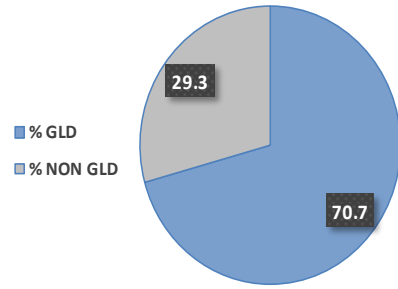

## EYFSP

Context	% Good Level of Development	Average Points
School	71	29.2
LA	63	30.3
National	67	nk