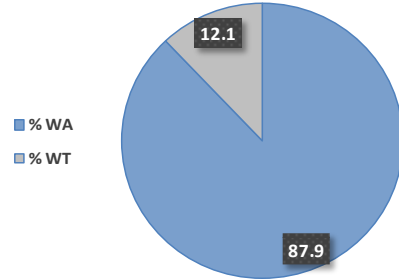

2023 Results Summary

EYFSP

Context	% Good Level of Development	Average Points
School	71	29.2
LA	63	30.3
National	67	nk

Y1 Phonics

Context	% Working At	Average Mark
School	88	33.3
LA	75	32.0
National	79	33.0

KS1

Context	% Expected Standard or above			Context	% Greater Depth		
	Reading	Writing	Maths		Reading	Writing	Maths
School	74	69	82	School	10	7	10
LA	67	59	69	LA	14	6	13
National	68	60	70	National	19	8	16

KS2

Context	% Expected Standard or above				% Higher Standard			
	Reading	Writing	Maths	RWM	Reading	Writing	Maths	RWM
School	78	87	92	75	23	15	37	10
LA	70	71	72	58	25	10	21	6
National	73	71	73	59	29	13	24	8

Context	Average Scaled Score			Average Progress		
	Reading	Maths	GPS	Reading	Writing	Maths
School	106	109	109	-0.2	1.1	3.5
LA	104	104	105	-0.3	0.1	0.0