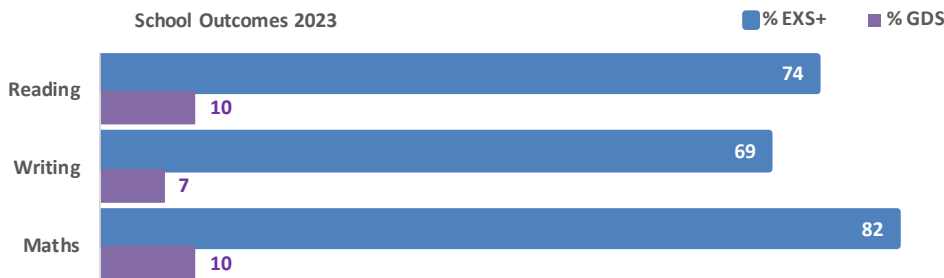

KS1

Context	% Expected Standard or above			Context	% Greater Depth		
	Reading	Writing	Maths		Reading	Writing	Maths
School	74	69	82	School	10	7	10
LA	67	59	69	LA	14	6	13
National	68	60	70	National	19	8	16

KS2

Context	% Expected Standard or above				% Higher Standard			
	Reading	Writing	Maths	RWM	Reading	Writing	Maths	RWM
School	78	87	92	75	23	15	37	10
LA	70	71	72	58	25	10	21	6
National	73	71	73	59	29	13	24	8